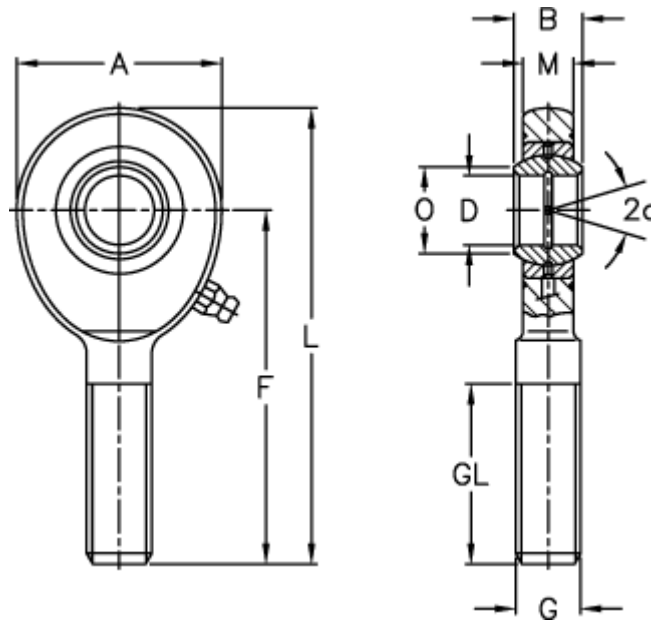

Data Sheet

Article number: 03462025
Description: Fluro Rod end EA 25
Note: 25

Measures

A	= 64	L	= 126
a (degrees)	= 7	M	= 17
B	= 20	O	= 29.3
D	= 25	Static drive kN	= 92
Dynamic drive (kN)	= 48	Weight	= 560
F	= 94		
g	= M24x2		
GL	= 53		